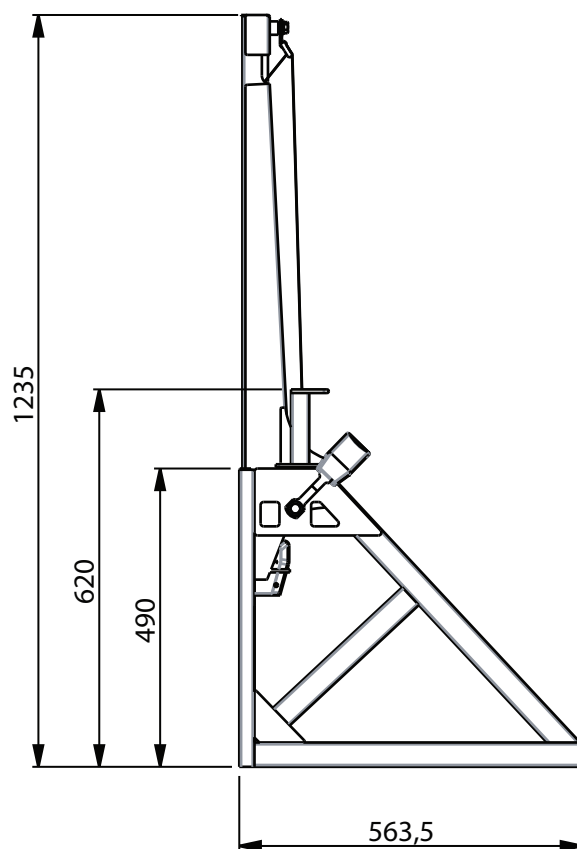

MOBIFRAME

SAF 01

Camper bench frame

Devices for comfort and safetiness

SAF 01

Camper bench frame

MOBIFRAME

Features:

- Fully tested according to ECE requirements for M1 and N1 vehicles
- Two seater camper bench frame
- 3 point seat belts
- ISOFIX and TOP TETHER anchorages
- Storage space under seat cushion (cushion not included).