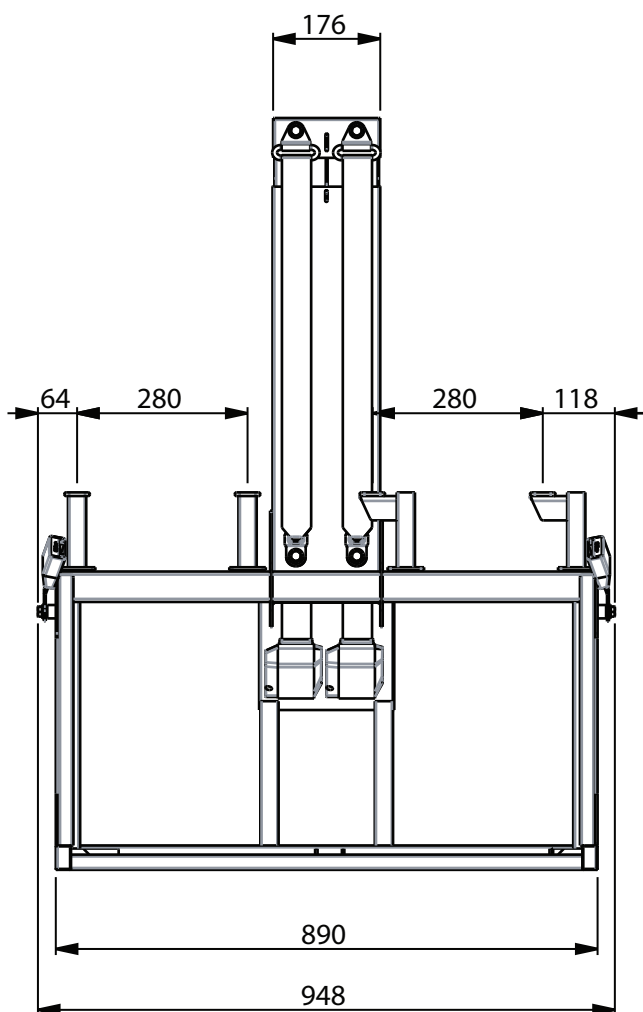

MOBIFRAME

SAF 01

Camper bench frame

Devices for comfort and safetiness

SAF 01

Camper bench frame

MOBIFRAME

Features:

- Fully tested according to ECE requirements for M1 and N1 vehicles
- Two seater camper bench frame
- 3 point seat belts
- ISOFIX and TOP TETHER anchorages
- Storage space under seat cushion (cushion not included).