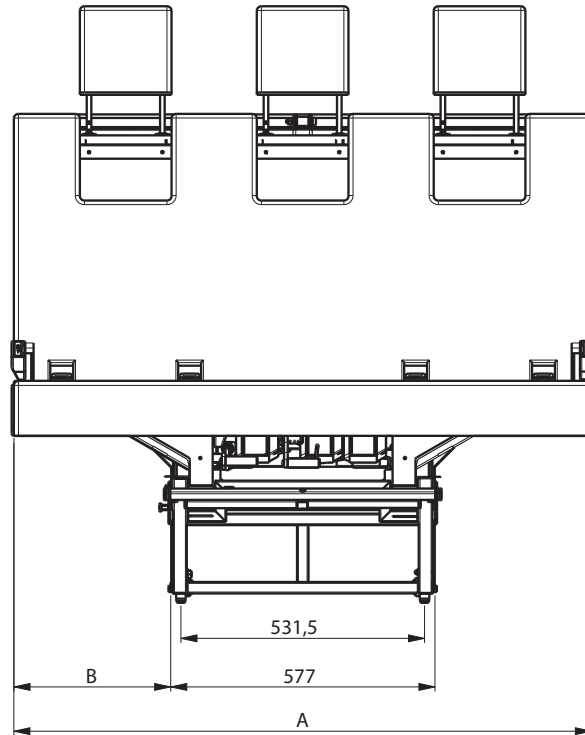

MOBIFRAME

SAF 30

Bed- Bench for camper

Devices for comfort and safetiness

Features:

- 2 or 3 seater bed-benches available;
- Adjustable headrests;
- 3 point seatbelts;
- ISOFIX and TOP TETHER anchorages;
- Fully tested for M1 or N1 vehicles;
- Sliding system along floor tracking;
- Large sleeping area;
- Dedicated for many types of vehicles.

Installation system:

- Compatible with Mobiframe one piece Composite Floor system;
- Compatible with Mobiframe special installation plate.

Optionable:

- Bolt-in base for fixed position with no sliding system.

SAF 30

MOBIFRAME

2 or 3-seater bed-bench type 4-Panel

SAF 30

MOBIFRAME

2 or 3-seater bed-bench type 4-Panel

		A	B
SAF30_112	2 seater	1120	272
SAF30_120		1200	312
SAF30_126	3 seater	1260	342
SAF30_150		1500	462