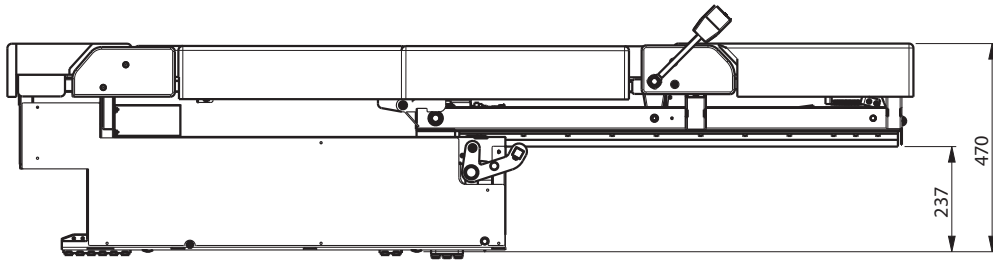

Installation system:

- Compatible with Mobiframe one piece Composite Floor system;
- Compatible with Mobiframe special installation plate.

Optionable:

- Bolt-in base for fixed position with no sliding system.

SAF 30

MOBIFRAME

2 or 3-seater bed-bench type 4-Panel

SAF 30

MOBIFRAME

2 or 3-seater bed-bench type 4-Panel

		A	B
SAF30_112	2 seater	1120	272
SAF30_120		1200	312
SAF30_126	3 seater	1260	342
SAF30_150		1500	462