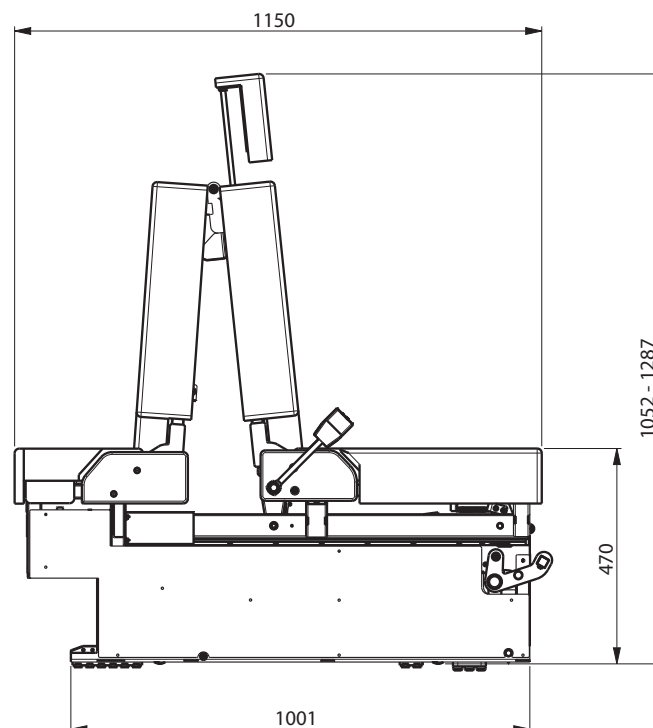

MOBIFRAME

SAF 30

Bed- Bench for camper

Devices for comfort and safetiness

Features:

- 2 or 3 seater bed-benches available;
- Adjustable headrests;
- 3 point seatbelts;
- ISOFIX and TOP TETHER anchorages;
- Fully tested for M1 or N1 vehicles;
- Sliding system along floor tracking;
- Large sleeping area;
- Dedicated for many types of vehicles.

Installation system:

- Compatible with Mobiframe one piece Composite Floor system;
- Compatible with Mobiframe special installation plate.

Optionable:

- Bolt-in base for fixed position with no sliding system.

SAF 30

MOBIFRAME

2 or 3-seater bed-bench type 4-Panel

SAF 30

MOBIFRAME

2 or 3-seater bed-bench type 4-Panel

		A	B
SAF30_112	2 seater	1120	272
SAF30_120		1200	312
SAF30_126	3 seater	1260	342
SAF30_150		1500	462