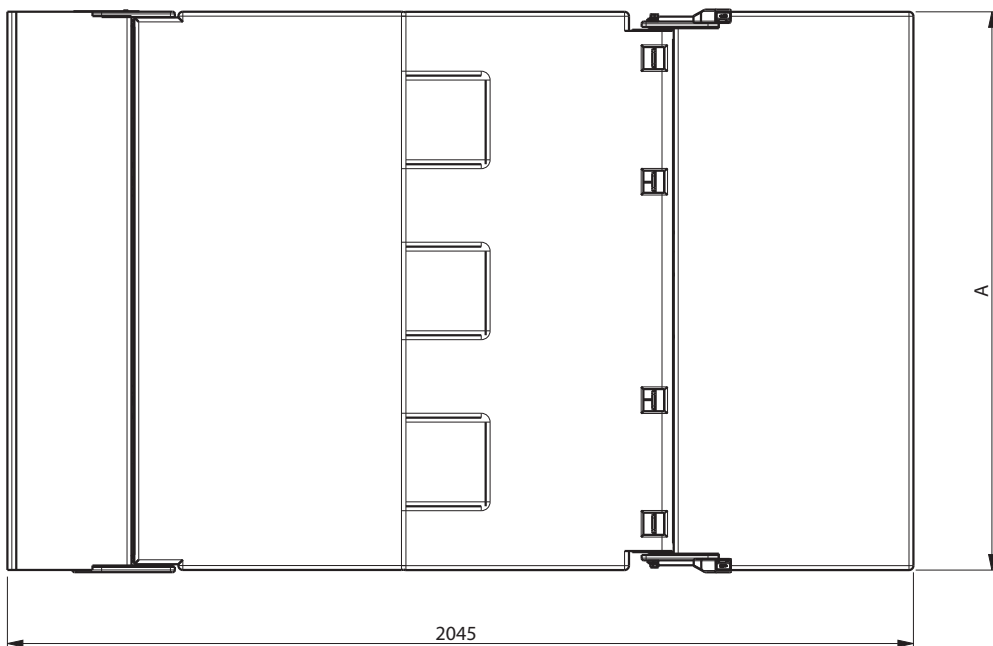

Installation system:

- Compatible with Mobiframe one piece Composite Floor system;
- Compatible with Mobiframe special installation plate.

Optionable:

- Bolt-in base for fixed position with no sliding system.

SAF 30

MOBIFRAME

2 or 3-seater bed-bench type 4-Panel

SAF 30

MOBIFRAME

2 or 3-seater bed-bench type 4-Panel

		A	B
SAF30_112	2 seater	1120	272
SAF30_120		1200	312
SAF30_126	3 seater	1260	342
SAF30_150		1500	462